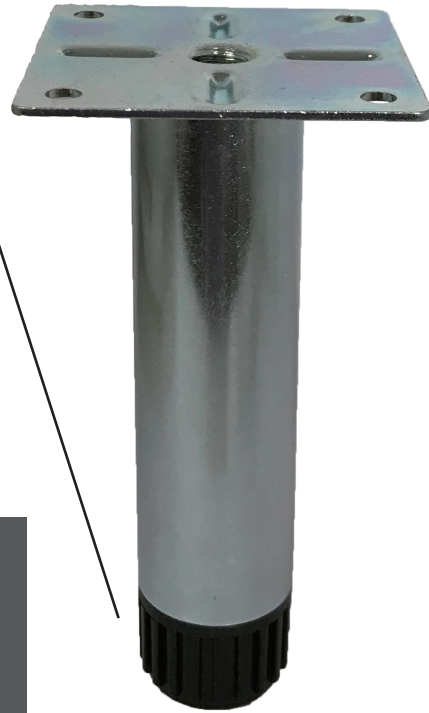

LANG HWANG CORP.

CABINET LEGS

+18mm	ABS	
450kgs	Steel Ø28.6mm	

H mm
80
100
120
150

FOR MORE INFORMATION