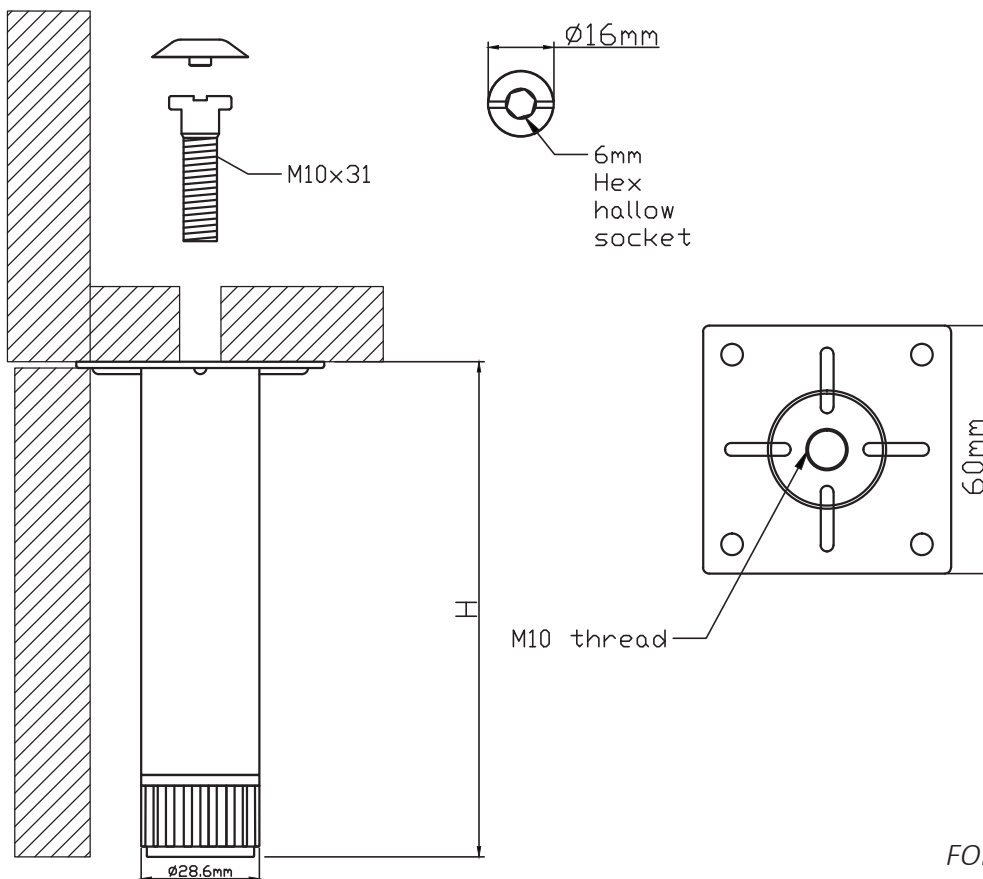

LANG HWANG CORP.

CABINET LEGS

+18mm	ABS	
450kgs	Steel Ø28.6mm	

H mm
80
100
120
150

FOR MORE INFORMATION